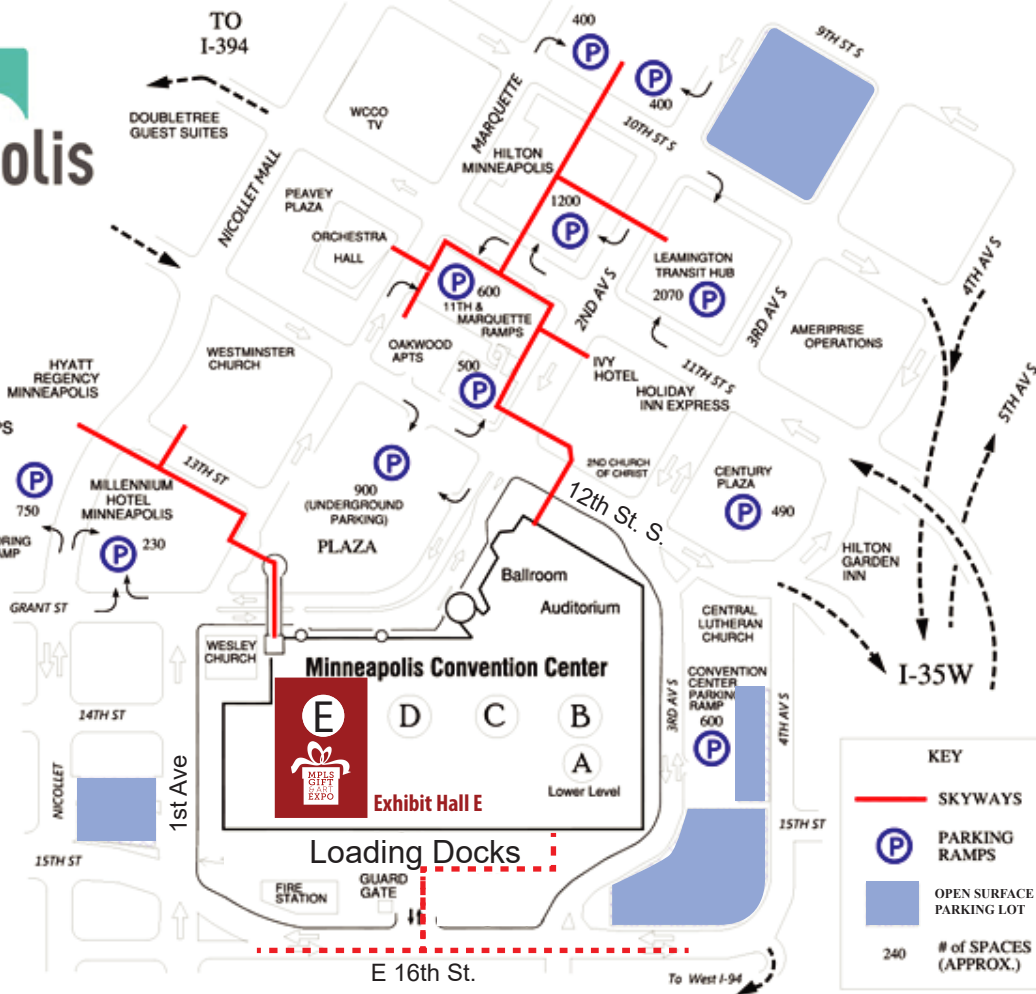

Minneapolis

Convention Center

Parking & Skyways System

MUNICIPAL PARKING RAMPS

LEAMINGTON (673-9650)
11TH & MARQUETTE (339-2554)
PLAZA (339-9061)
OPEN 6 A.M. - 11 P.M.
OR LATER FOR EVENTS

OPEN WEEKENDS FOR ALL
EVENTS AT ORCH. HALL
AND CONVENTION CENTER

HILTON RAMP (673-9644)
OPEN 24 HRS/DAY

SKYWAYS ARE OPEN
M-F 6:30a - 10:00p
SAT 9:30a - 8:00p
SUN NOON - 6:00p

KEY

- SKYWAYS
- PARKING RAMPS
- OPEN SURFACE PARKING LOT
- 240 # of SPACES (APPROX.)