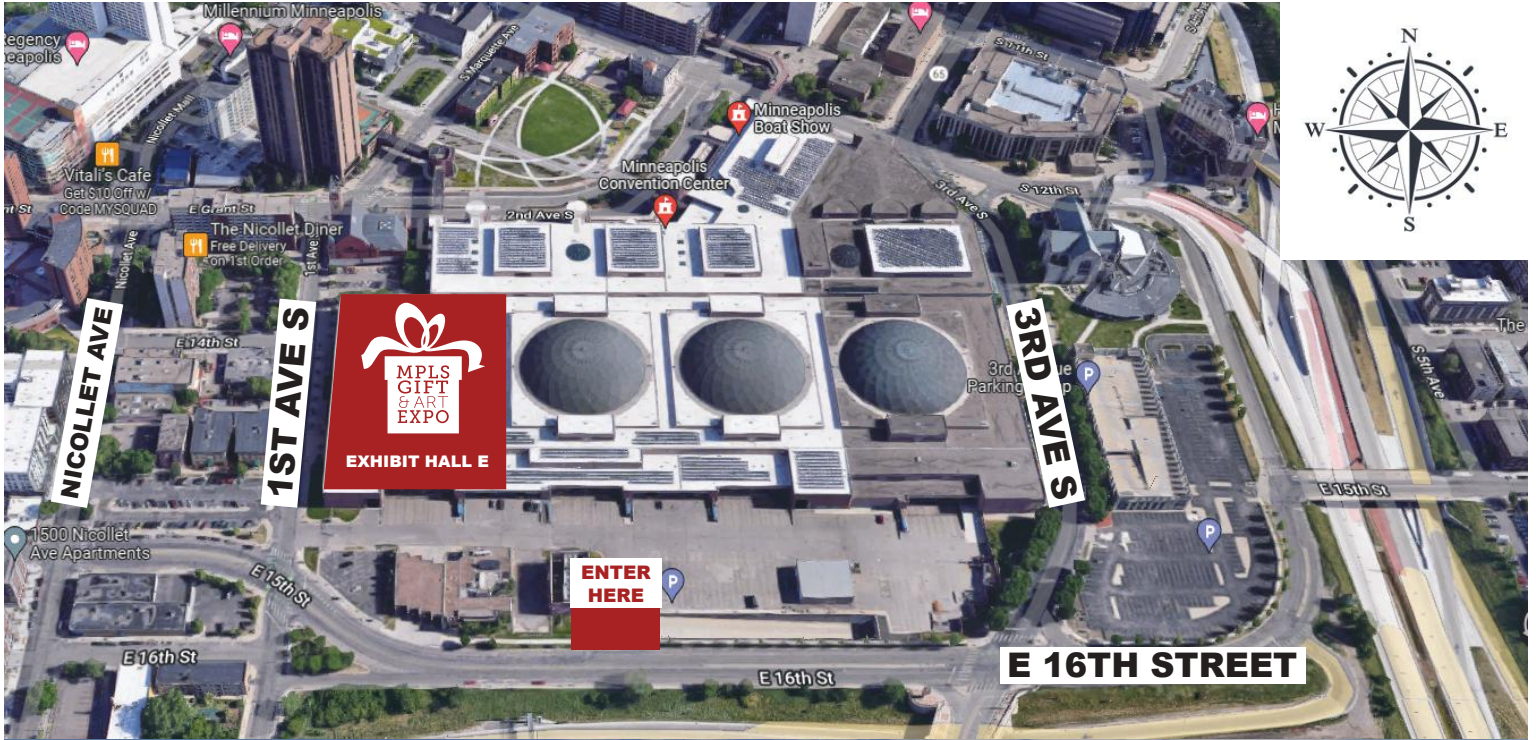

MINNEAPOLIS GIFT & ART EXPO

MINNEAPOLIS CONVENTION CENTER - HALL E

**LOADING DOCK ADDRESS FOR GPS:
16th St & 1st Ave / 3rd Ave S, Minneapolis, MN 55404**

**CHECK IN WITH GATE SECURITY FIRST
GIFT & ART EXPO IS IN EXHIBIT HALL E**